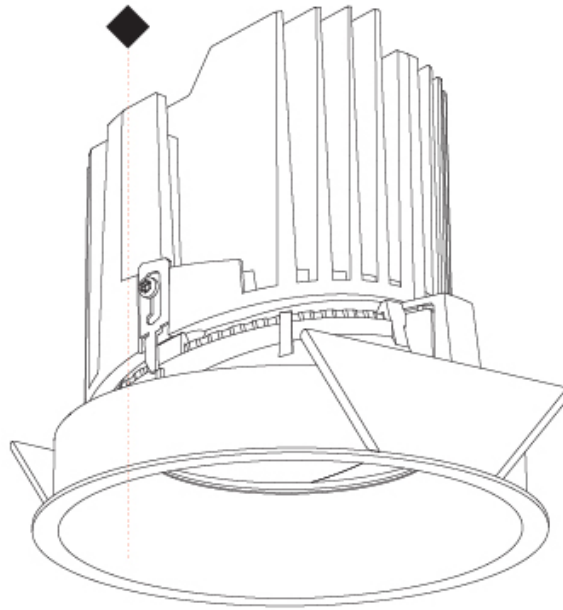

BIONIQ ROUND SEMI ADJUSTABLE RECESSED

A35299-

PROJECT	_____
TYPE	_____
SPECIFIER	_____
QUANTITY	_____
DATE	_____